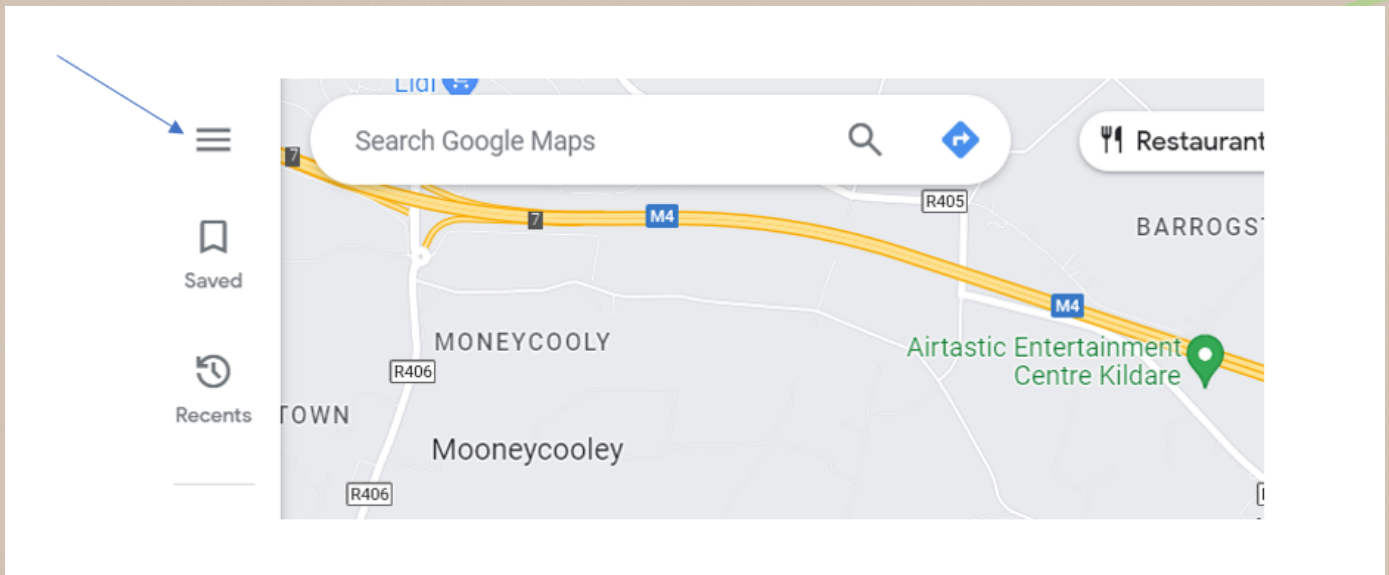

Accessing the Interactive Map

Access to the HERE4you Interactive Map is free through Google My Maps.

The interactive map can be accessed here:

(LINK TO BE ADDED)

Adding your business

Step 1 - On your computer, sign in to [Google Maps](#) (link to our map)

Step 2 - You can add your business in 3 ways:

- Enter your address in the search bar. On the left, in the Business Profile, click Add your business.
- Right-click anywhere on the map. Then, click Add your business.
- In the top left, click Menu Add your business.

Step 3 - Follow the on-screen instructions to finish signing up for your Business Profile.

Step 4 - Add notes on the eco-activities your business provides

Embedding the map on your website

Step 1 - Open Google Maps (<https://www.google.com/maps/>)

Step 2 - Go to the directions, map or Street View image that you'd like to embed.

Step 3 - On the top left, click on the 3 lines for the Menu as indicated below:

Step 4 - Click Share or embed map.

Step 5 - Click Embed map