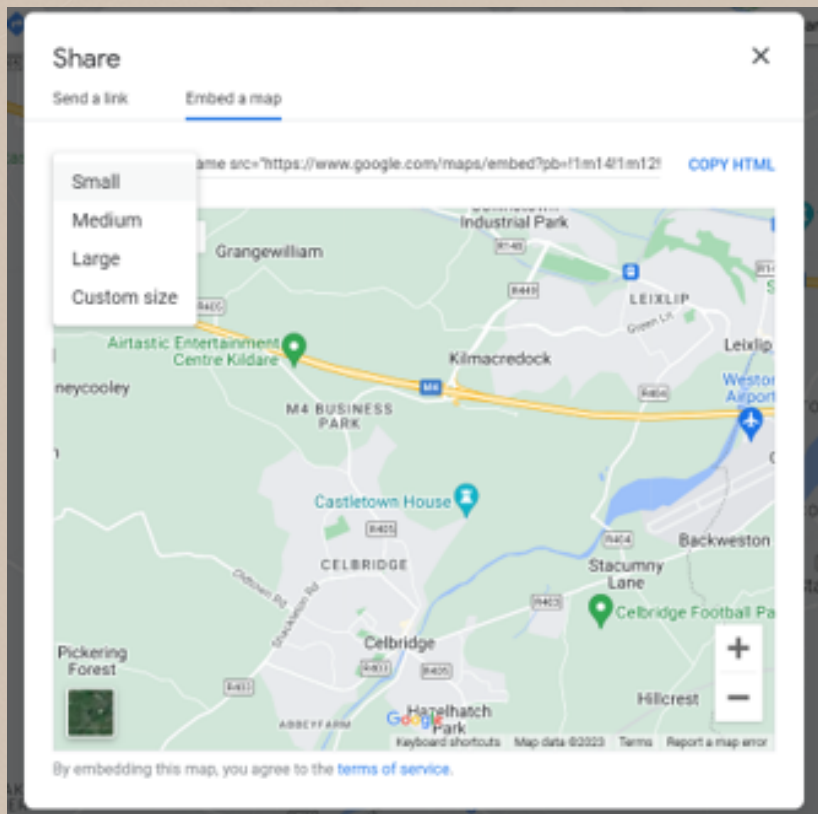

Introduction

The Interactive Map & Eco-Guide

This interactive mapping tool exhibits ecotourism options in various rural European areas and accommodation units that are located nearby.

HERE4you interactive map is a mapping tool that gives both accommodation owners and SMEs that offer ecotourism activities and sustainable solutions the chance to establish themselves in the global market and work together towards increasing revenues.

Step 2 - Go to the directions, map or Street View image that you'd like to embed.

Step 3 - On the top left, click on the 3 lines for the Menu as indicated below:

Step 4 - Click Share or embed map.

Step 5 - Click Embed map

Step 6 - To the left of the text box, pick the size you want by clicking the down arrow.

Step 7 - Copy the text in the box. Paste it into the HTML of your website or blog.

Note: Traffic and other Maps information is sometimes not available in the embedded map.