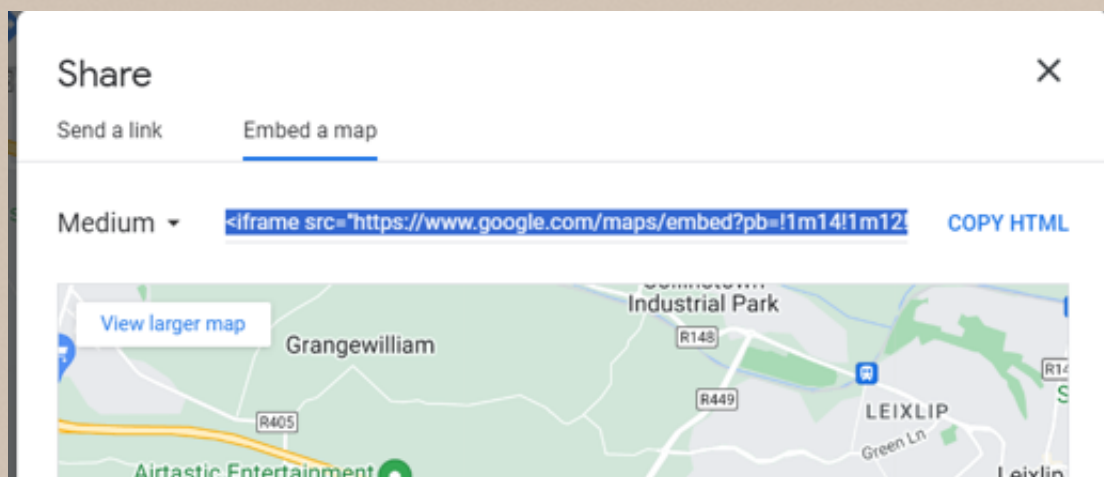

Step 2 - You can add your business in 3 ways:

- Enter your address in the search bar. On the left, in the Business Profile, click Add your business.
- Right-click anywhere on the map. Then, click Add your business.
- In the top left, click Menu Add your business.

Step 3 - Follow the on-screen instructions to finish signing up for your Business Profile.

Step 4 - Add notes on the eco-activities your business provides

Embedding the map on your website

Step 1 - Open Google Maps (<https://www.google.com/maps/>)

Step 2 - Go to the directions, map or Street View image that you'd like to embed.

Step 3 - On the top left, click on the 3 lines for the Menu as indicated below:

Step 4 - Click Share or embed map.

Step 5 - Click Embed map

Step 6 - To the left of the text box, pick the size you want by clicking the down arrow.

Step 7 - Copy the text in the box. Paste it into the HTML of your website or blog.

Note: Traffic and other Maps information is sometimes not available in the embedded map.