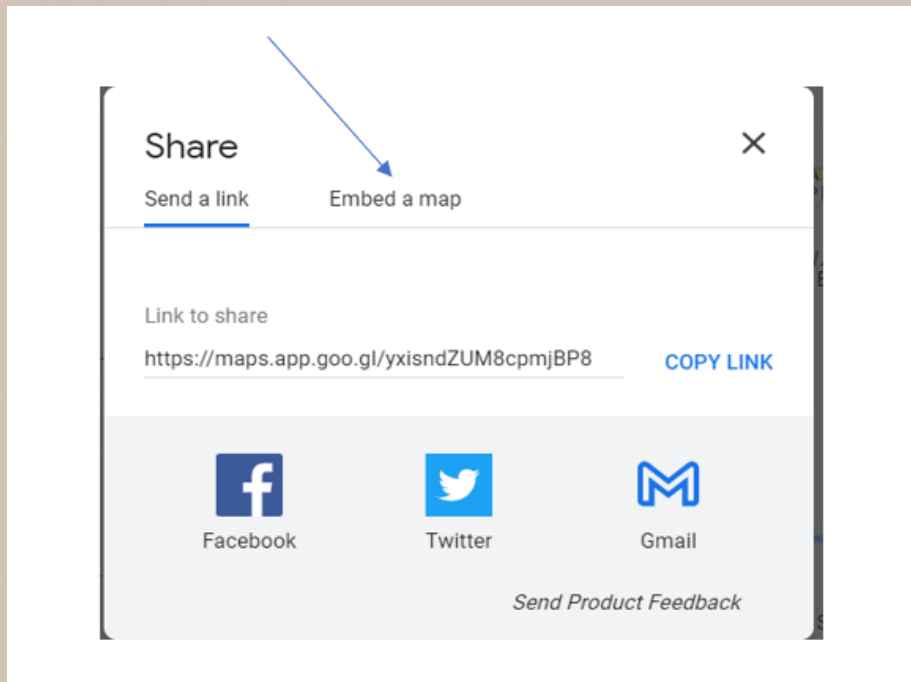

Step 2 - You can add your business in 3 ways:

- Enter your address in the search bar. On the left, in the Business Profile, click Add your business.
- Right-click anywhere on the map. Then, click Add your business.
- In the top left, click Menu Add your business.

Step 3 - Follow the on-screen instructions to finish signing up for your Business Profile.

Step 4 - Add notes on the eco-activities your business provides

Embedding the map on your website

Step 1 - Open Google Maps (<https://www.google.com/maps/>)

Step 2 - Go to the directions, map or Street View image that you'd like to embed.

Step 3 - On the top left, click on the 3 lines for the Menu as indicated below:

Step 4 - Click Share or embed map.

Step 5 - Click Embed map

Step 6 - To the left of the text box, pick the size you want by clicking the down arrow.

Step 7 - Copy the text in the box. Paste it into the HTML of your website or blog.

Note: Traffic and other Maps information is sometimes not available in the embedded map.