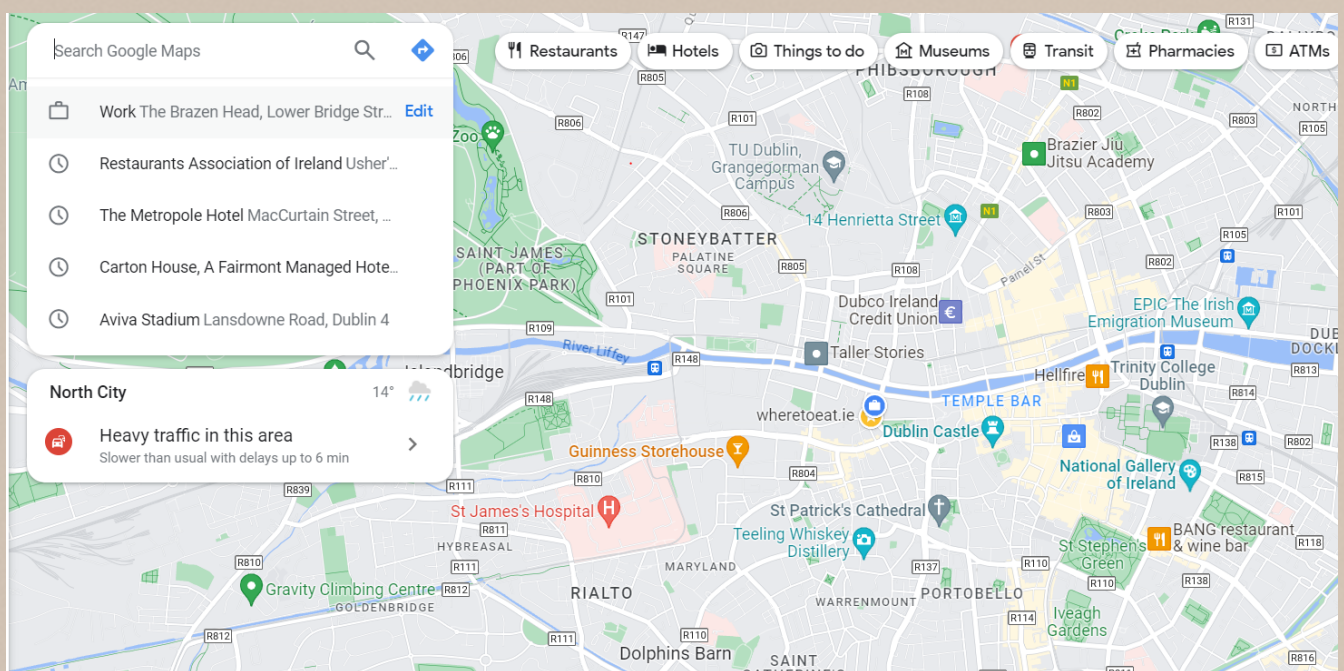

Accessing the Interactive Map

Access to the HERE4you Interactive Map is free through Google My Maps.

The interactive map can be accessed here:

(LINK TO BE ADDED)

Adding your business

Step 1 - On your computer, sign in to [Google Maps](#) (link to our map)

Step 2 - You can add your business in 3 ways:

- Enter your address in the search bar. On the left, in the Business Profile, click Add your business.
- Right-click anywhere on the map. Then, click Add your business.
- In the top left, click Menu Add your business.

Step 3 - Follow the on-screen instructions to finish signing up for your Business Profile.

Step 4 - Add notes on the eco-activities your business provides

Embedding the map on your website

Step 1 - Open Google Maps (<https://www.google.com/maps/>)

Step 2 - Go to the directions, map or Street View image that you'd like to embed.

Step 3 - On the top left, click on the 3 lines for the Menu as indicated below:

Step 4 - Click Share or embed map.

Step 5 - Click Embed map