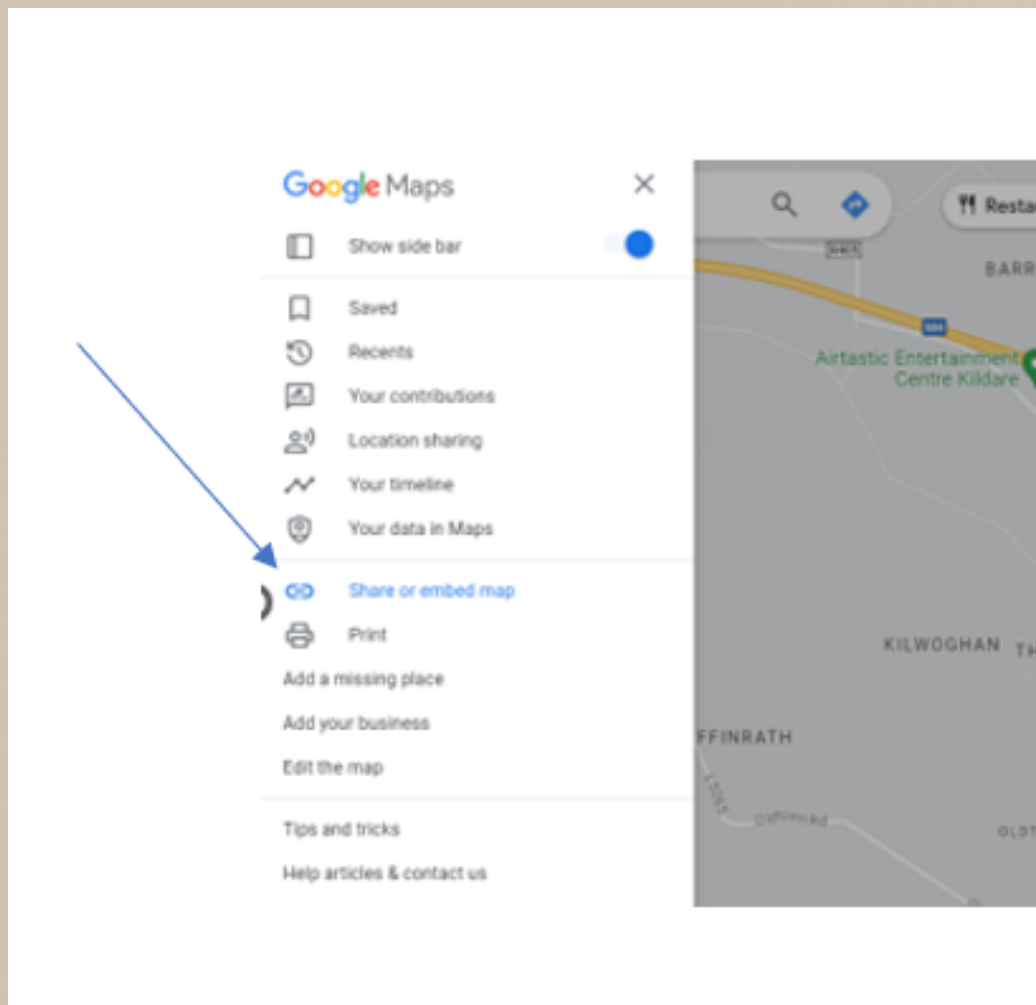

Accessing the Interactive Map

Access to the HERE4you Interactive Map is free through Google My Maps.

The interactive map can be accessed here:

(LINK TO BE ADDED)

Adding your business

Step 1 - On your computer, sign in to [Google Maps](#) (link to our map)

Step 2 - You can add your business in 3 ways:

- Enter your address in the search bar. On the left, in the Business Profile, click Add your business.
- Right-click anywhere on the map. Then, click Add your business.
- In the top left, click Menu Add your business.

Step 3 - Follow the on-screen instructions to finish signing up for your Business Profile.

Step 4 - Add notes on the eco-activities your business provides

Embedding the map on your website

Step 1 - Open Google Maps (<https://www.google.com/maps/>)

Step 2 - Go to the directions, map or Street View image that you'd like to embed.

Step 3 - On the top left, click on the 3 lines for the Menu as indicated below:

Step 4 - Click Share or embed map.

Step 5 - Click Embed map