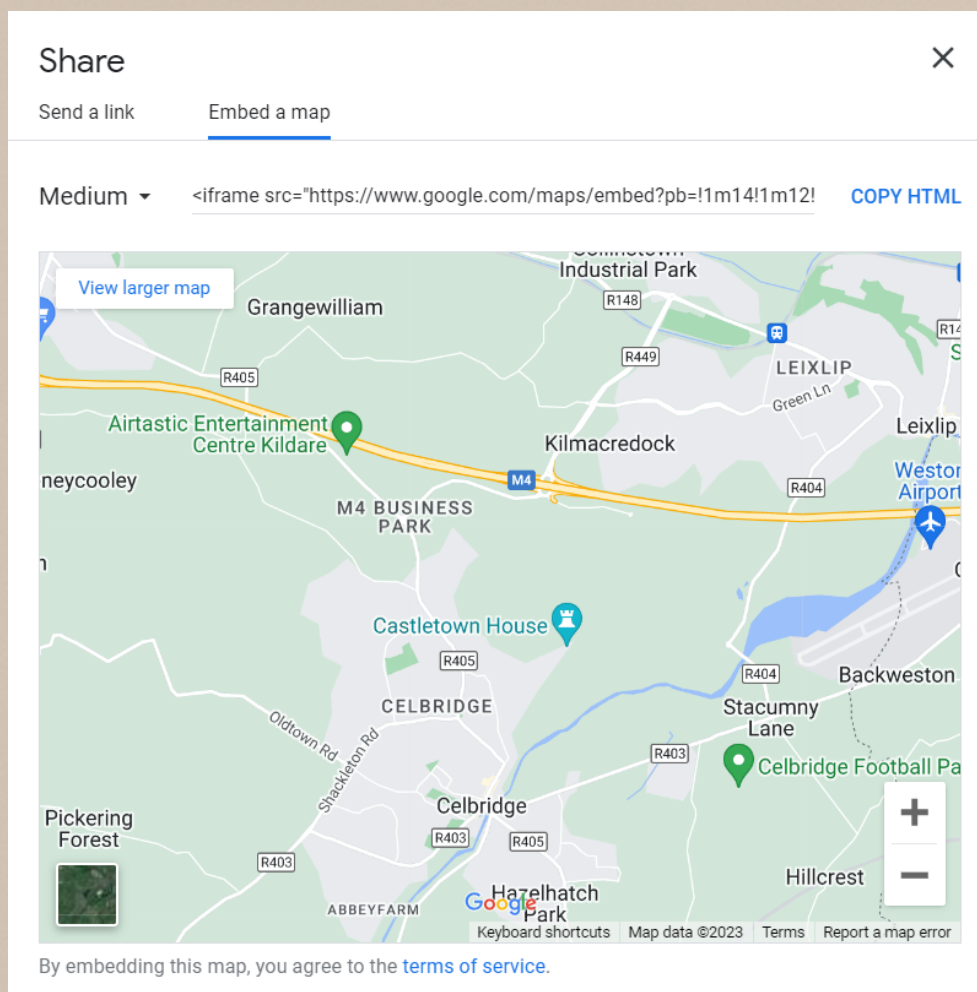

Accessing the Interactive Map

Access to the HERE4you Interactive Map is free through Google My Maps.

The interactive map can be accessed here:

(LINK TO BE ADDED)

Adding your business

Step 1 - On your computer, sign in to [Google Maps](#) (link to our map)

Step 2 - You can add your business in 3 ways:

- Enter your address in the search bar. On the left, in the Business Profile, click Add your business.
- Right-click anywhere on the map. Then, click Add your business.
- In the top left, click Menu Add your business.

Step 2 - Go to the directions, map or Street View image that you'd like to embed.

Step 3 - On the top left, click on the 3 lines for the Menu as indicated below:

Step 4 - Click Share or embed map.

Step 5 - Click Embed map

Step 6 - To the left of the text box, pick the size you want by clicking the down arrow.

Step 7 - Copy the text in the box. Paste it into the HTML of your website or blog.

Note: Traffic and other Maps information is sometimes not available in the embedded map.